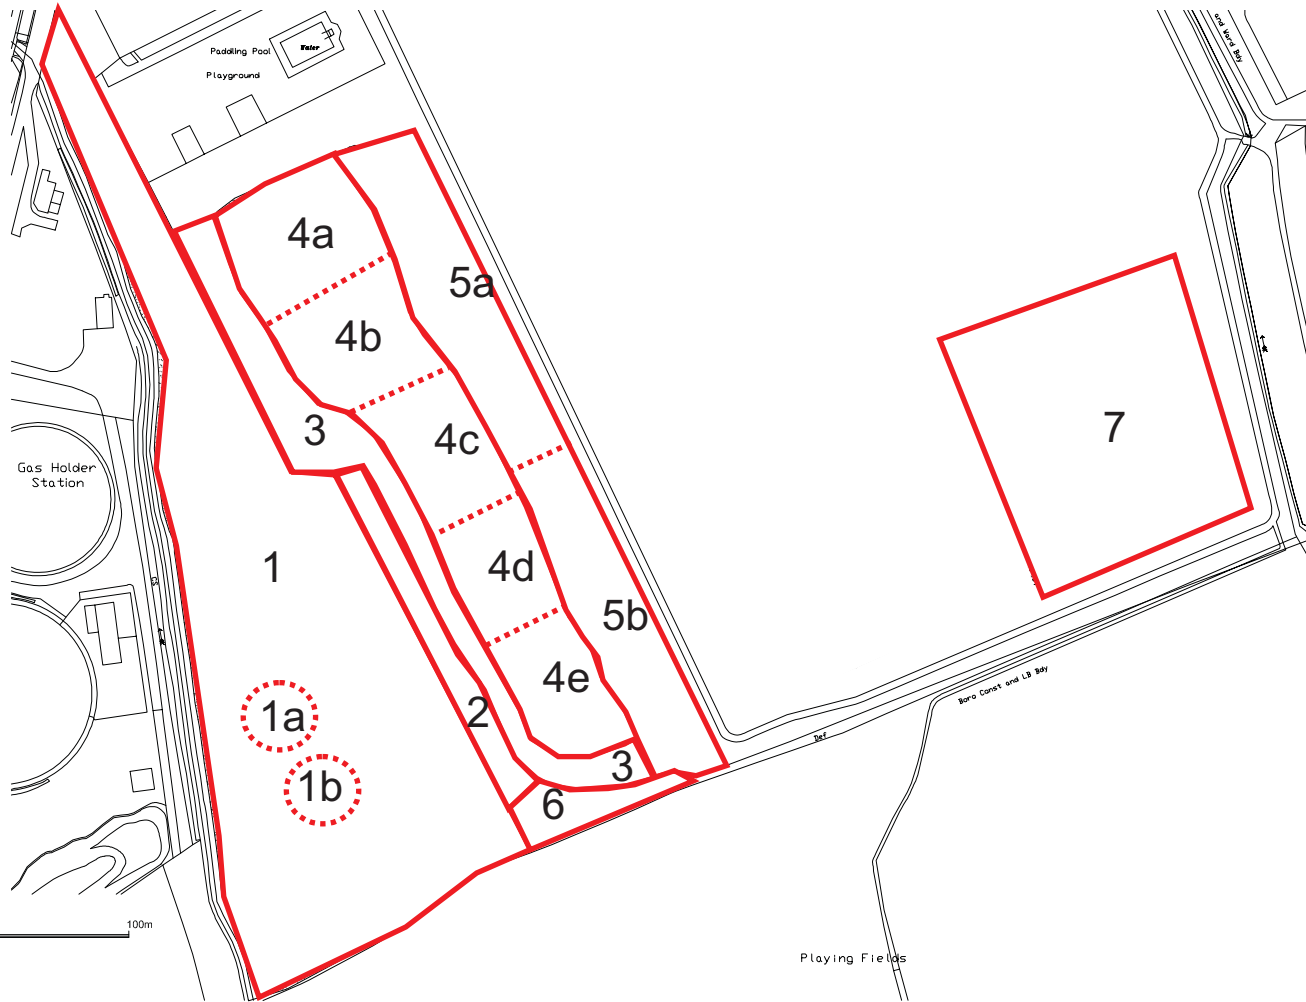

# Map 1: Compartments

LEISURE SERVICES	PROJECT Sir Joseph Hood M.P.F. Memorial Playing Field	Drawing No. DRG_NO
		Sheet 1 of 1 Scale 1:2000
Merton Civic Centre London Road Morden, Surrey SM4 5DX		Date August 2001
		Drawn by P Liapis