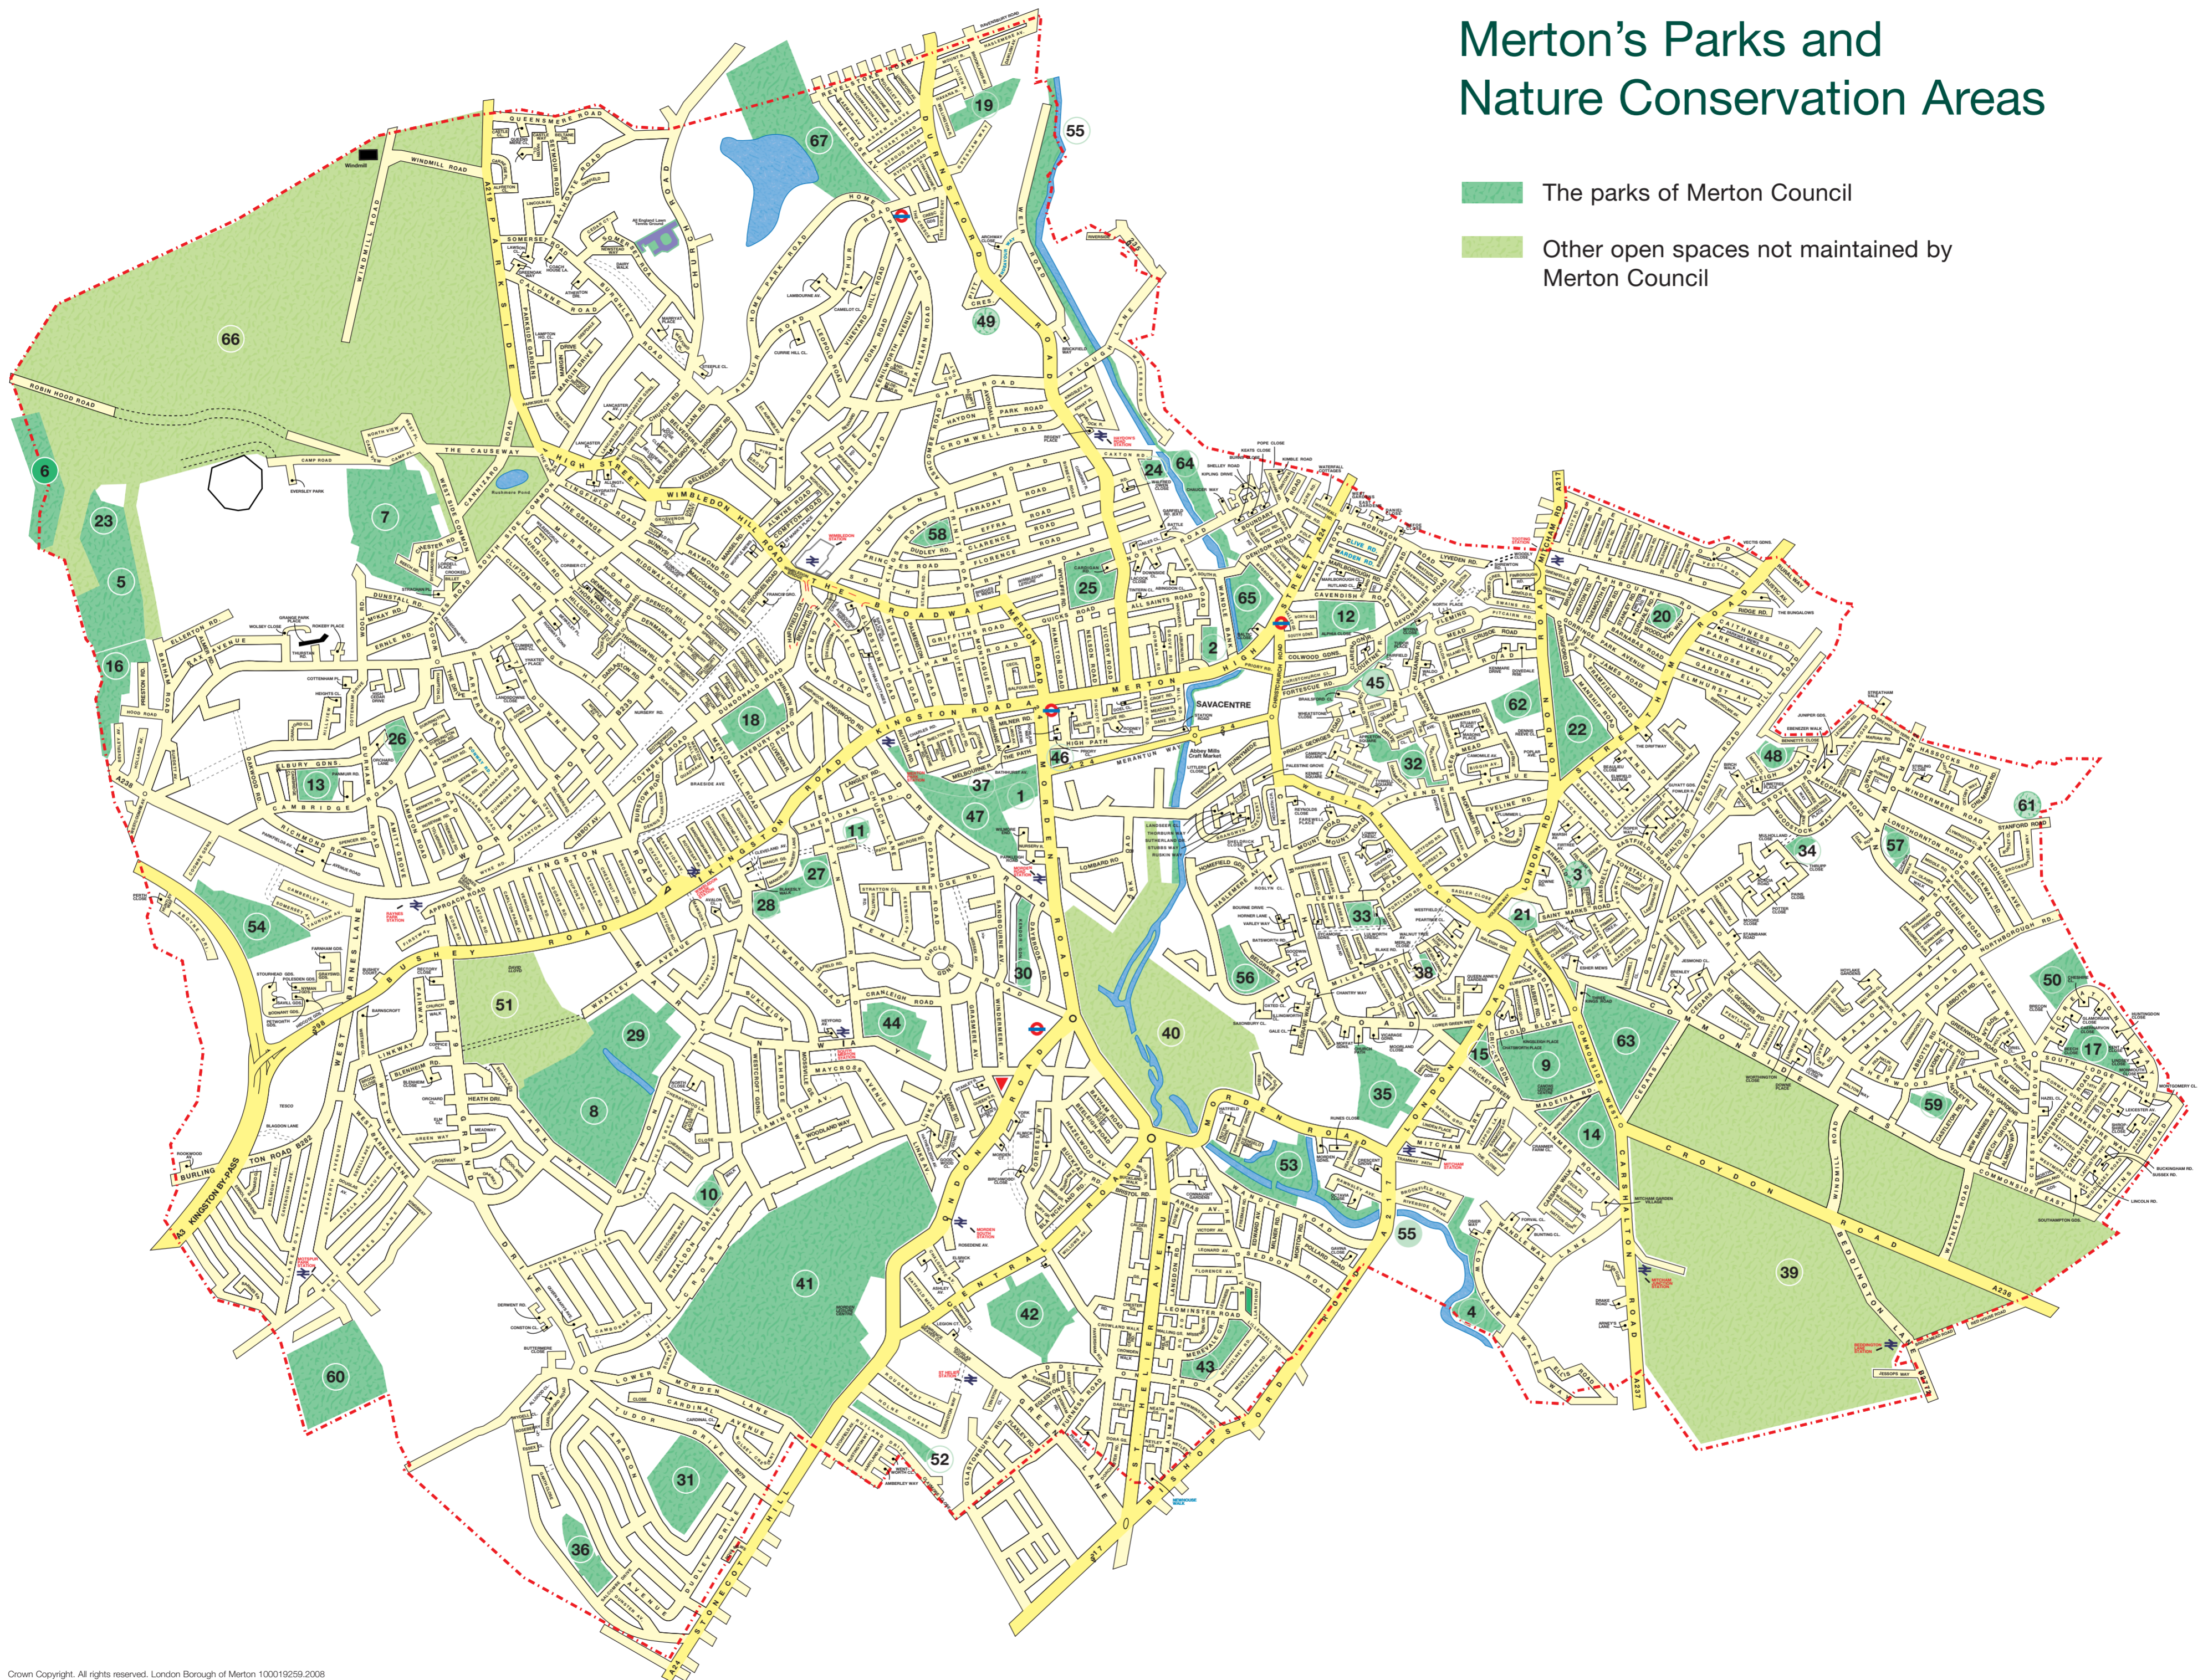

Merton's Parks and Nature Conservation Areas

- The parks of Merton Council
- Other open spaces not maintained by Merton Council