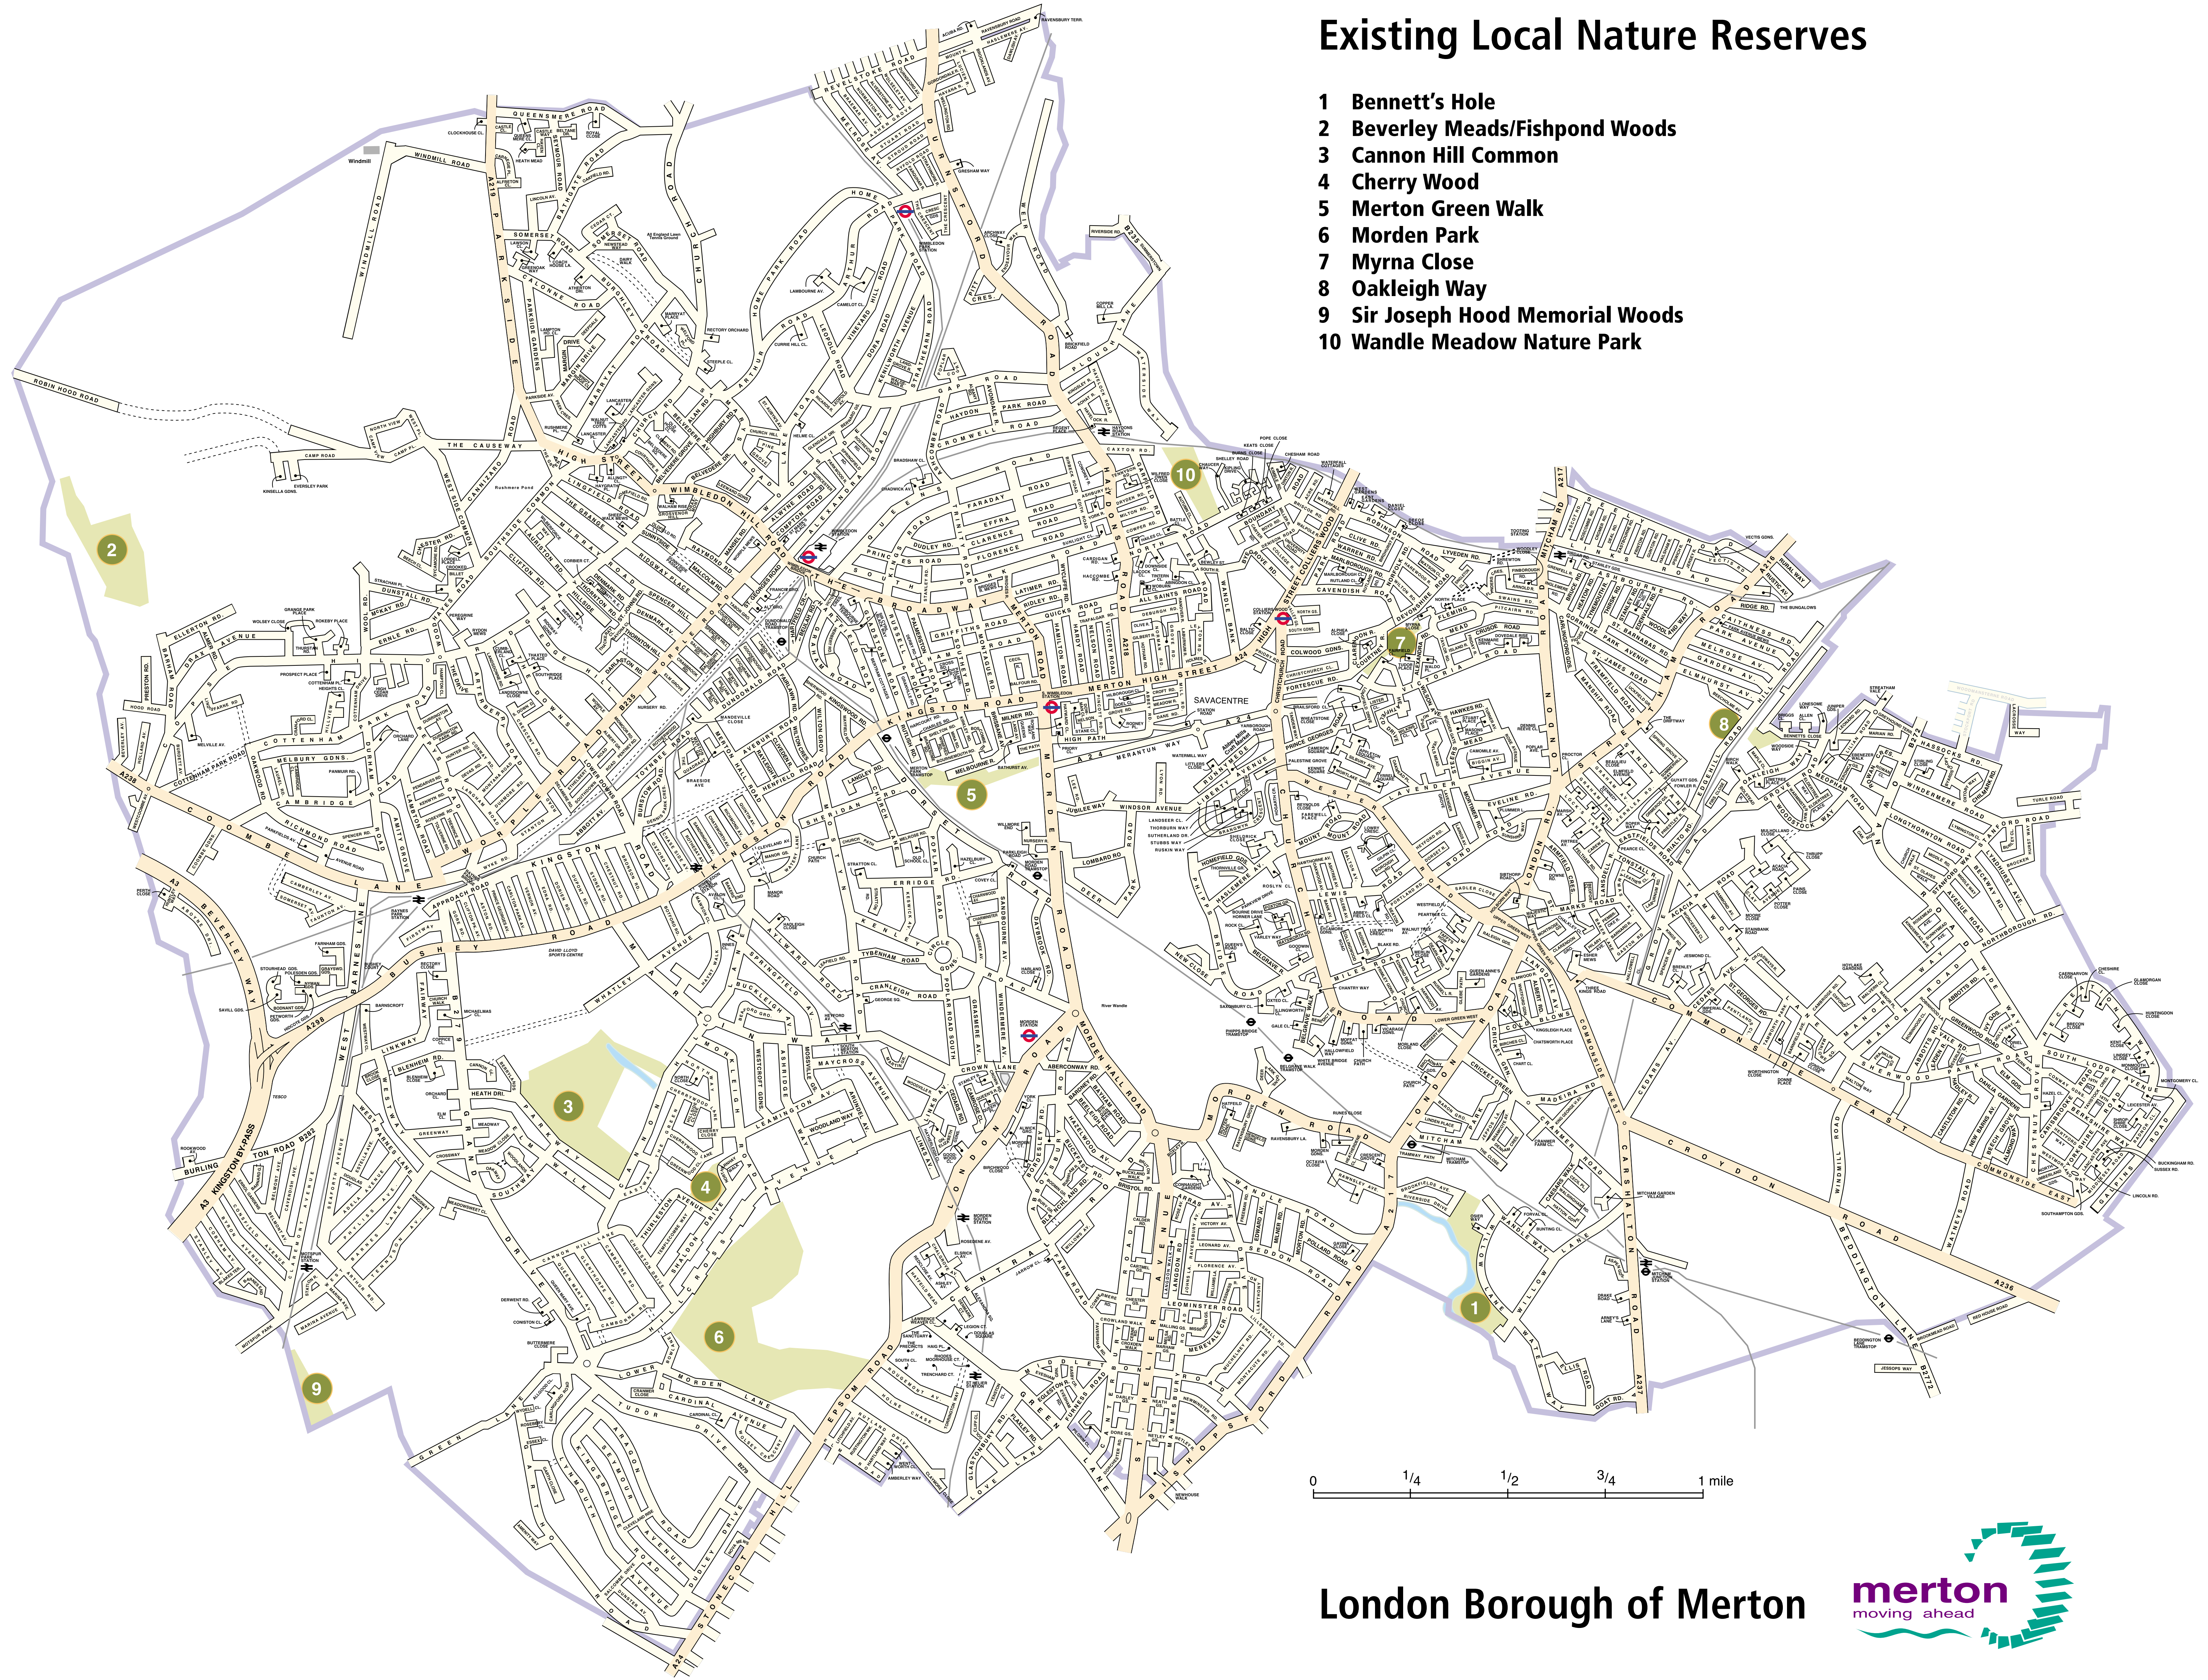

Existing Local Nature Reserves

- 1 Bennett's Hole
- 2 Beverley Meads/Fishpond Woods
- 3 Cannon Hill Common
- 4 Cherry Wood
- 5 Merton Green Walk
- 6 Morden Park
- 7 Myrna Close
- 8 Oakleigh Way
- 9 Sir Joseph Hood Memorial Woods
- 10 Wandle Meadow Nature Park

0 1/4 1/2 3/4 1 mile

London Borough of Merton